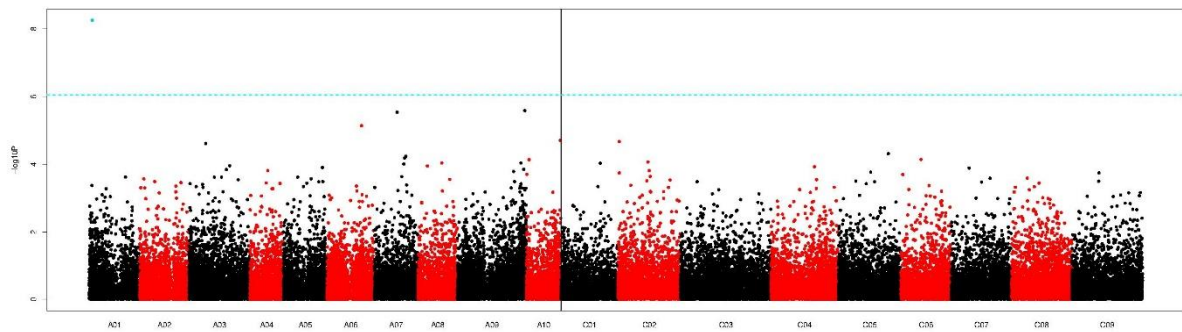

OREGIN5 ADAS 2021 trial

Submitted by Kate Storer

Average of Crop Vigour excluding drilling error plots

Average of Estimated plant count (plants/m2) excluding drilling error plots