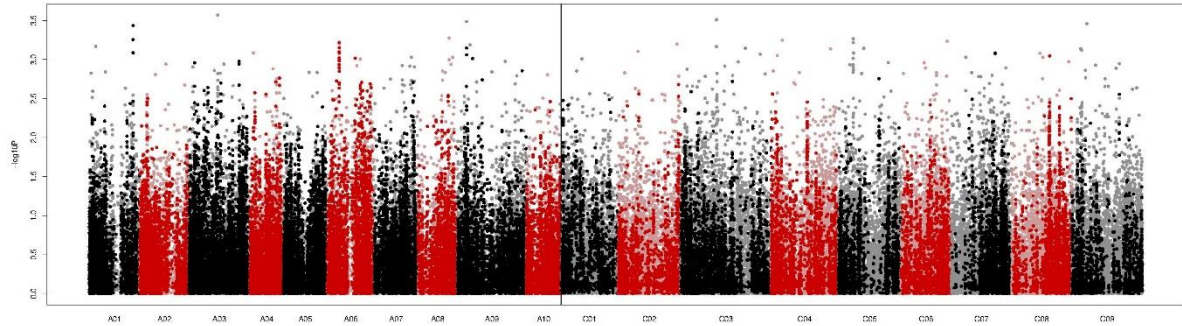

OREGIN5 ADAS 2021 trial

Submitted by Kate Storer

Average of Crop Vigour excluding drilling error plots

Average of Estimated plant count (plants/m2) excluding drilling error plots